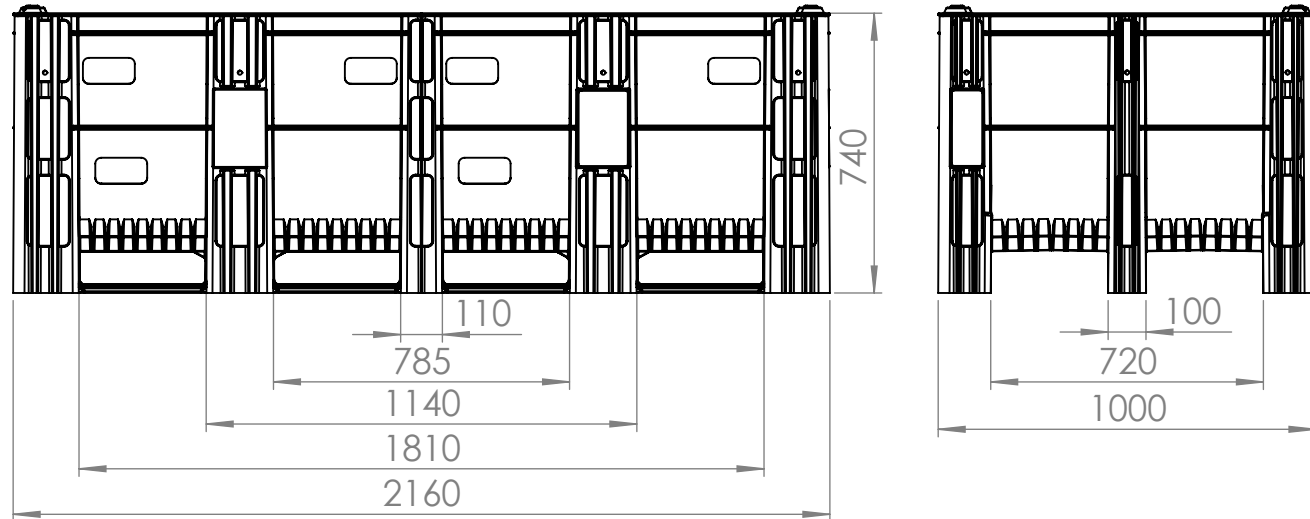

ACE2 SL2160

Superior handling &
storage solutions

Dolav plastic products cooperative society LTD
Kibbutz Dvir, M.P Hanegev 8533000, Israel

+972-72-2450-700 +972-8-9111700
dolav@dolav.com dolav.com

Catalogue No: 2403500000
Dimension Tolerance: 1%